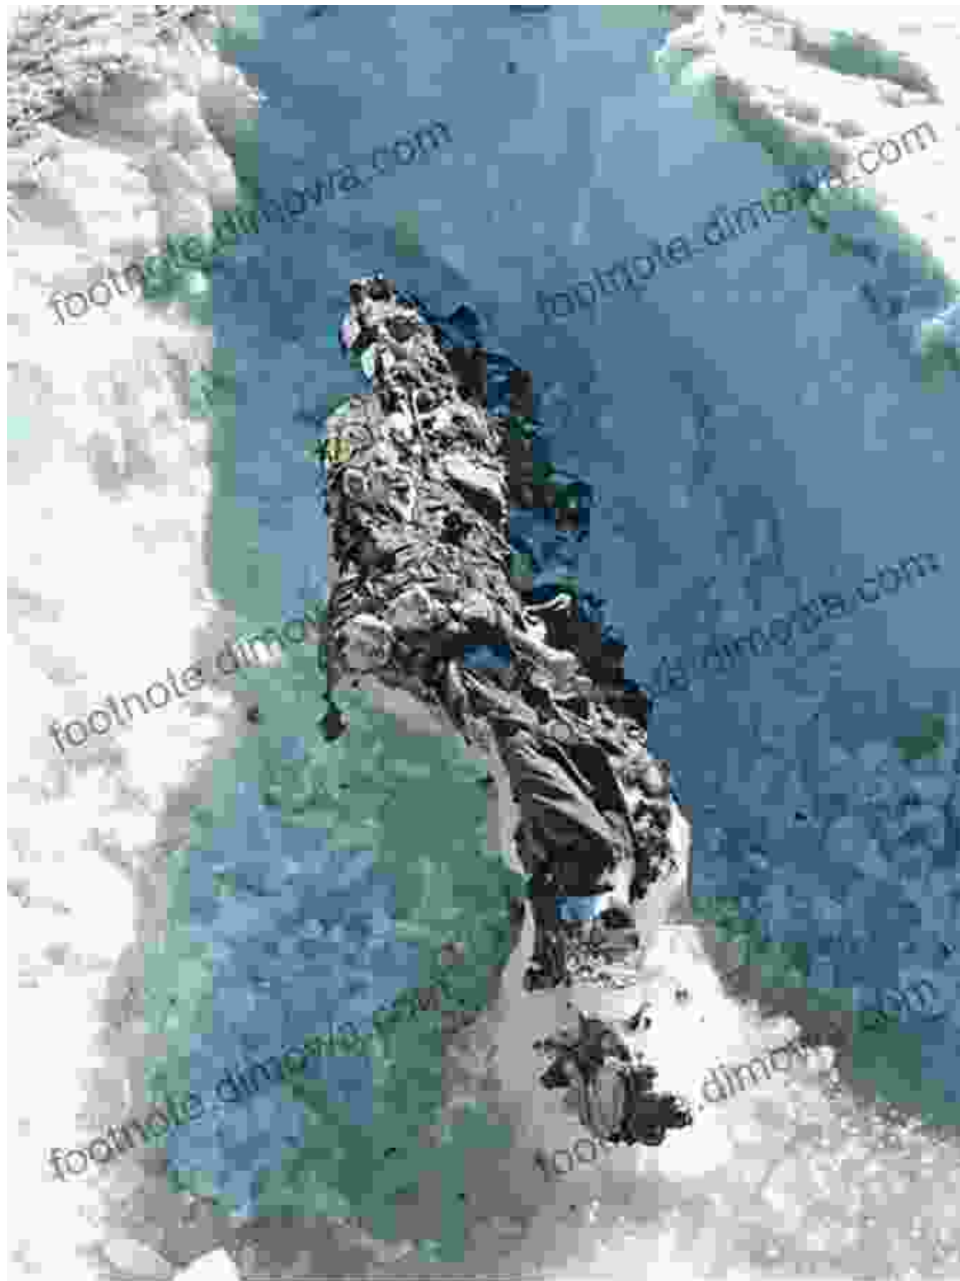

# The Ghosts of the Franklin Expedition: Unraveling the Arctic's Tragic Mystery

## A Doomed Quest for the Northwest Passage

In 1845, Sir John Franklin embarked on an ambitious expedition to discover the elusive Northwest Passage, a treacherous Arctic sea route connecting the Atlantic and Pacific oceans. With two state-of-the-art ships, HMS Erebus and HMS Terror, and a crew of 129 men, the expedition sailed into the frozen abyss, their fate sealed by a tragic turn of events.

## The Vanishing Act

As the ships disappeared into the unforgiving Arctic landscape, years of silence ensued. Rumors and speculations spread like wildfire, but no concrete evidence emerged to shed light on their fate. It wasn't until over a decade later that fragments of the expedition's story began to emerge, painting a chilling tale of hardship, desperation, and ultimate tragedy.